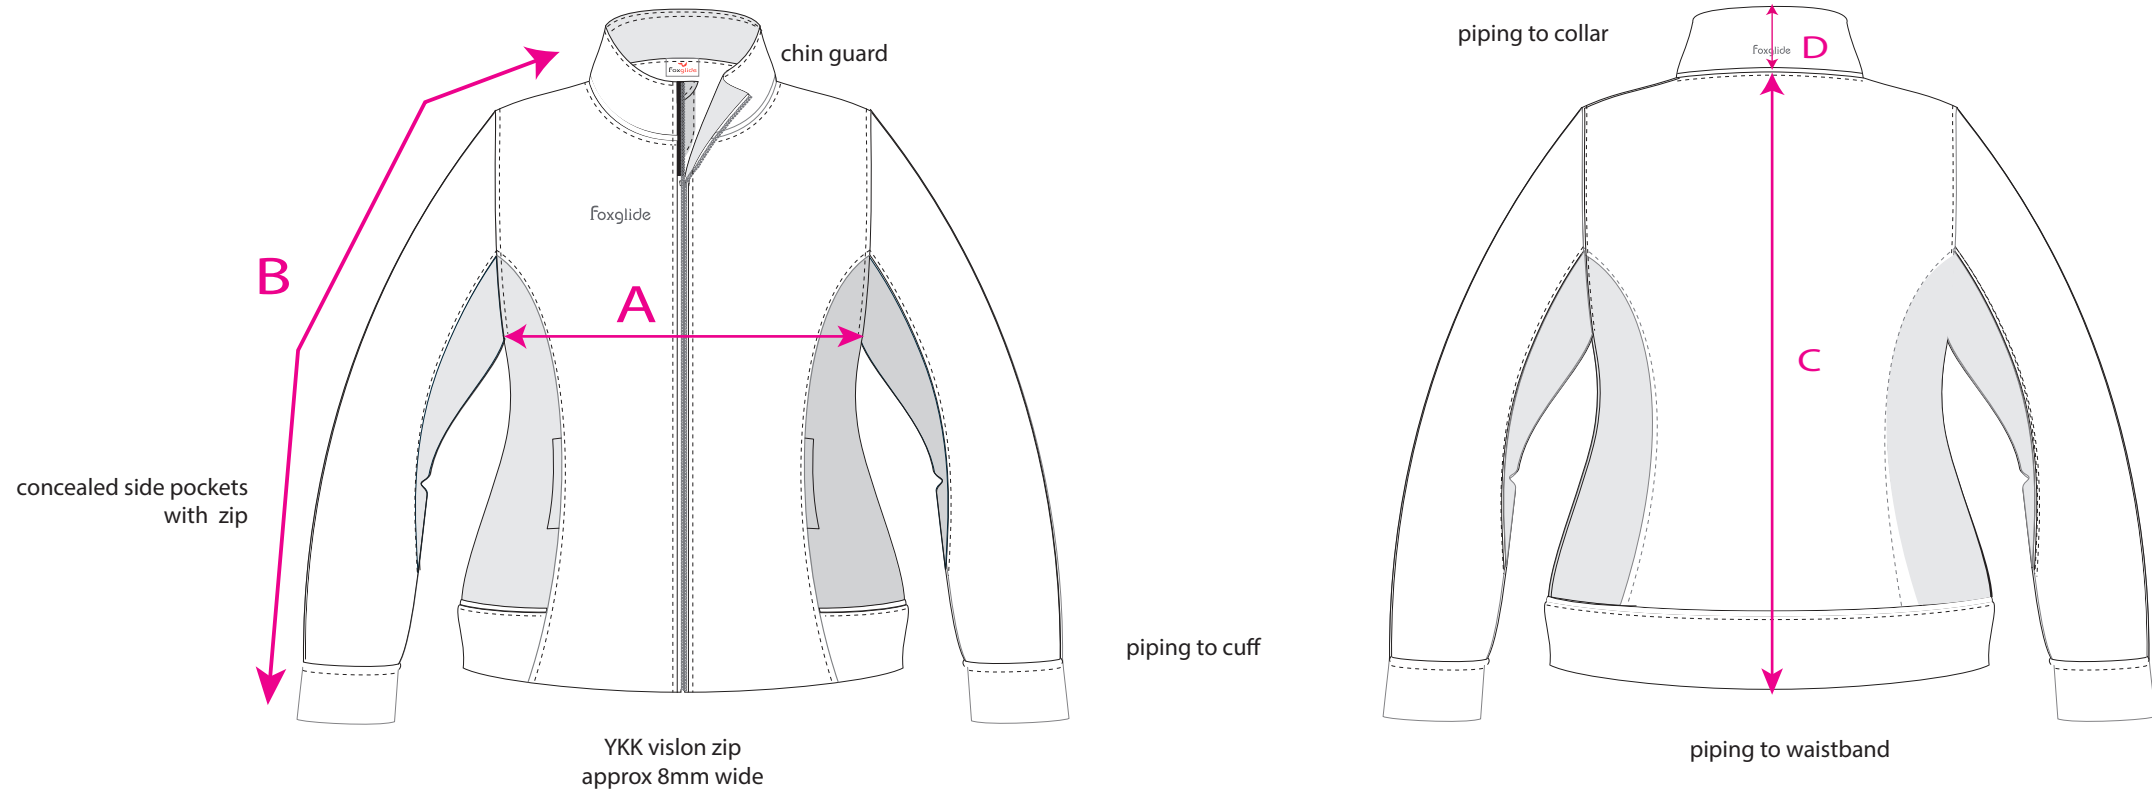

# FOXGLIDE: LADIES PERFORMANCE CURLING JACKET

## SIZE GUIDE

foxglide

measurements in cm

	small medium large								
	UK8	UK10	UK12	UK14	UK16	UK18	UK20	UK22	UK24
A - Chest Half Circumference	44.5cm	47cm	49.5cm	52cm	54.5cm	57.0cm			57.0cm
B - Length of Sleeve + Cuff	70.5cm	71cm	71.5cm	73cm	73cm	73.5cm			73.5cm
C - Centre Back length + Waist band	65.5cm	65.5cm	66.5cm	67.5cm	68cm	68.5cm			68.5cm
D - Collar HEIGHT	6cm	6cm	6cm	6.4cm	6.4cm	6.4cm			6.4cm
	-								
	-								

Tolerance +/- 1.0 cm

scale approx 1:10