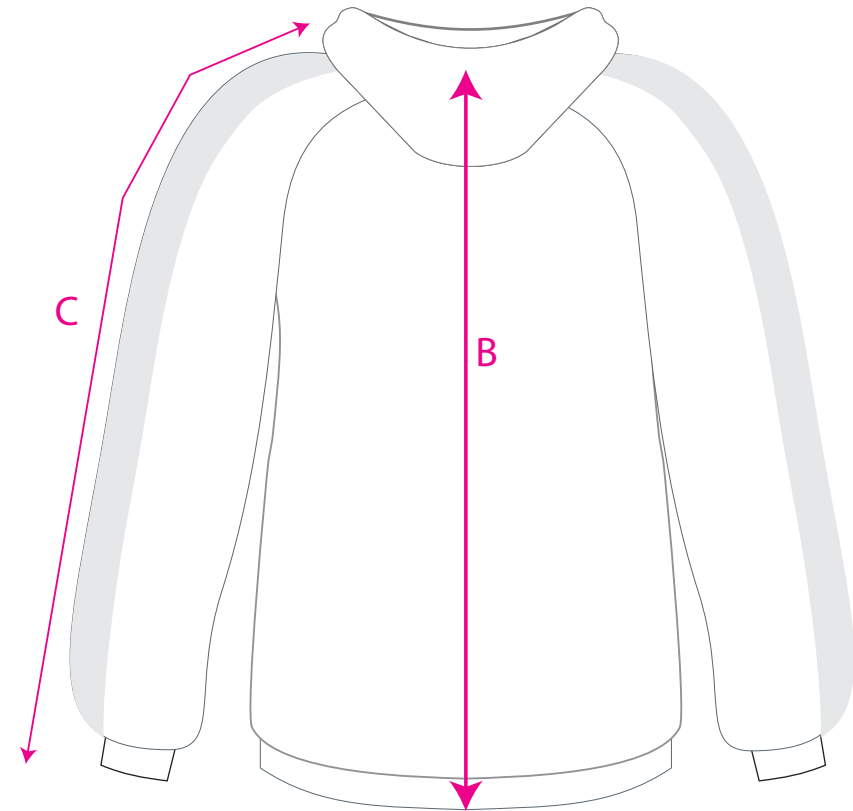

## MENS LEISURE HOODIE - FULL ZIP

measurements in cm

MENS SIZES	SIZES / DIMENSIONS								
	XS	S	M	L	XL	2XL	3XL		
A - Chest Half Circumference	X	54	56.5	59	61.5	64	X		
B - Centre Back length	X	68	69	71	72.5	74.5	X		
C - Sleeve length upper	X	77.5	79	80	81.5	83	X		

Tolerance +/- 1.0 cm

draft sizes