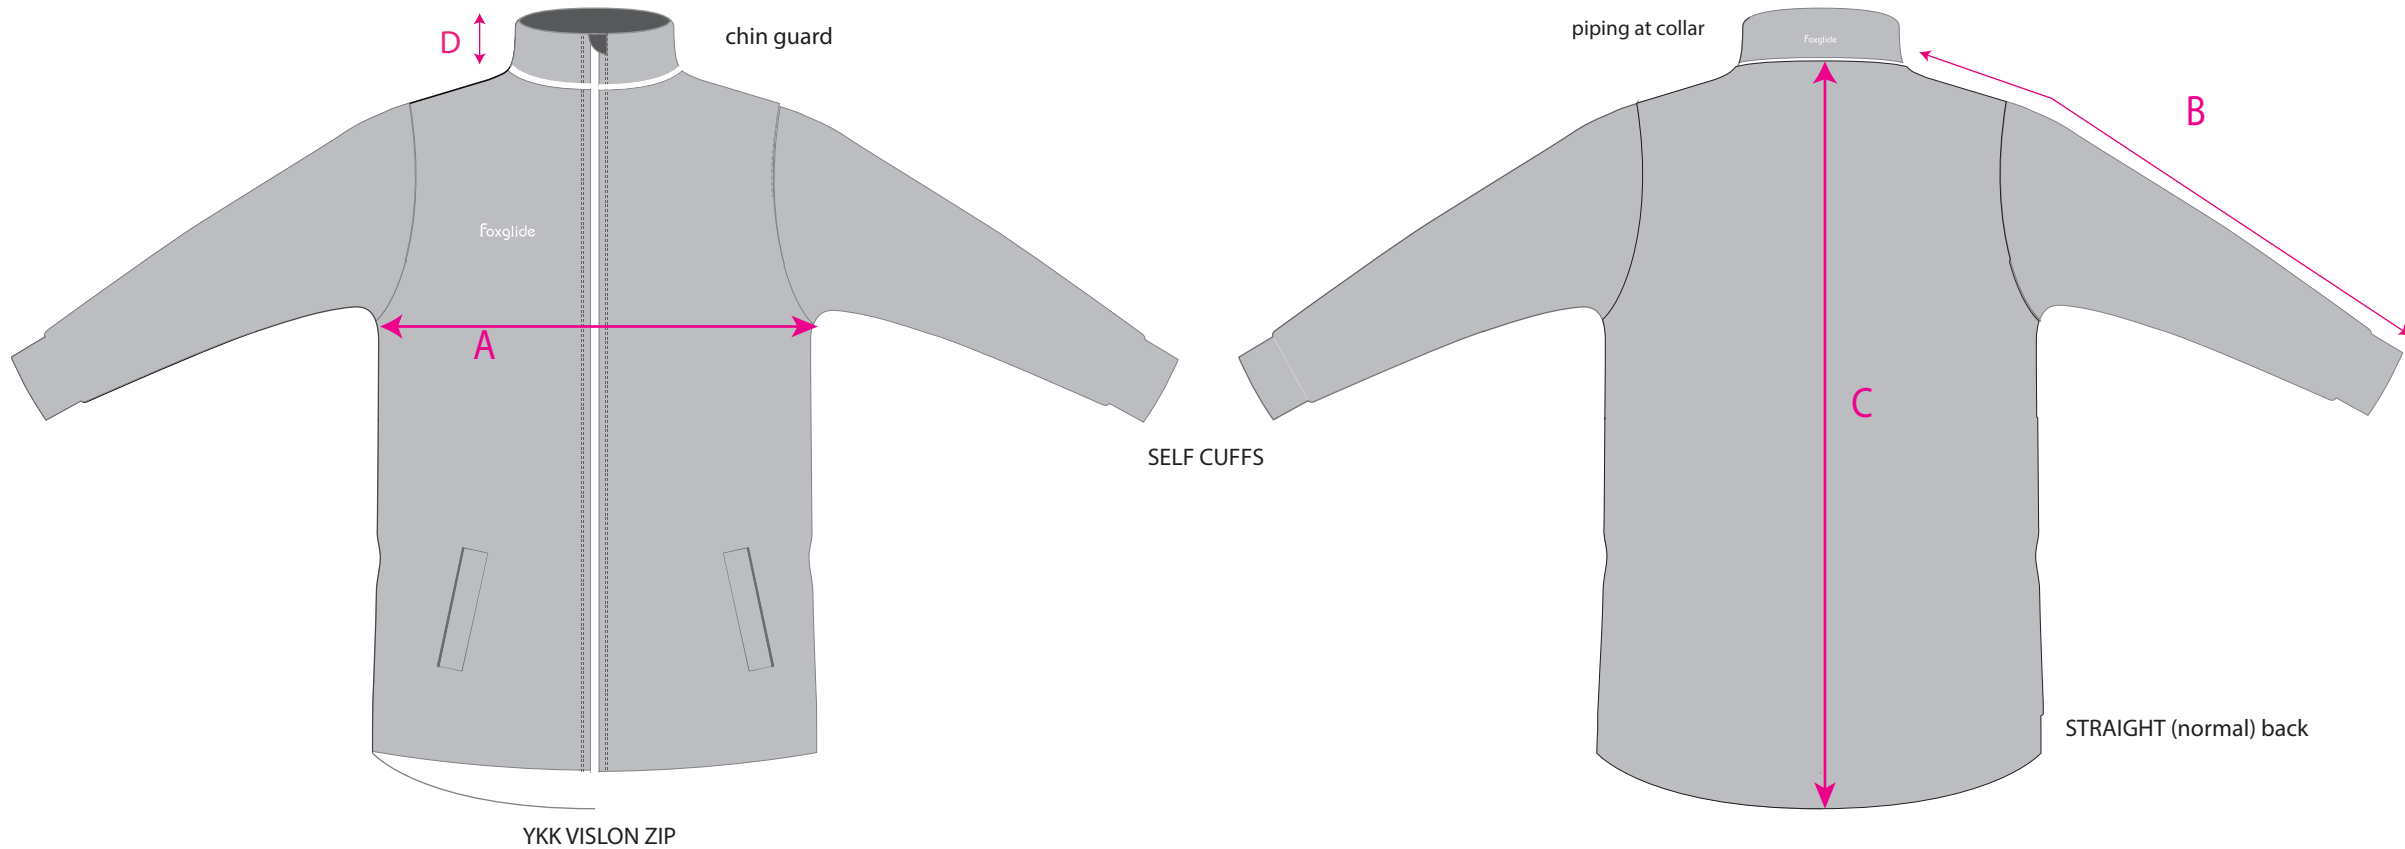

# FOXGLIDE: MENS BASIC SOFSHELL JACKET - SIZE GUIDE

measurements in cm

	S	M	L	XL	2XL	3XL	4XL		
A - Chest Half Circumference	51cm	53.5cm	56cm	58cm	60cm	62cm	-		
B - Sleeve length	80.5cm	82cm	82.5cm	84.5cm	86cm	87.5cm	-		
C - Centre Back length	71cm	71.5cm	73cm	74cm	75.5cm	77cm	-		
D- Collar Height	6.5cm	6.5cm	6.5cm	6.5cm	6.5cm	7cm	-		
E -	-						-		
F -	-						-		

Tolerance +/- 1.0 cm