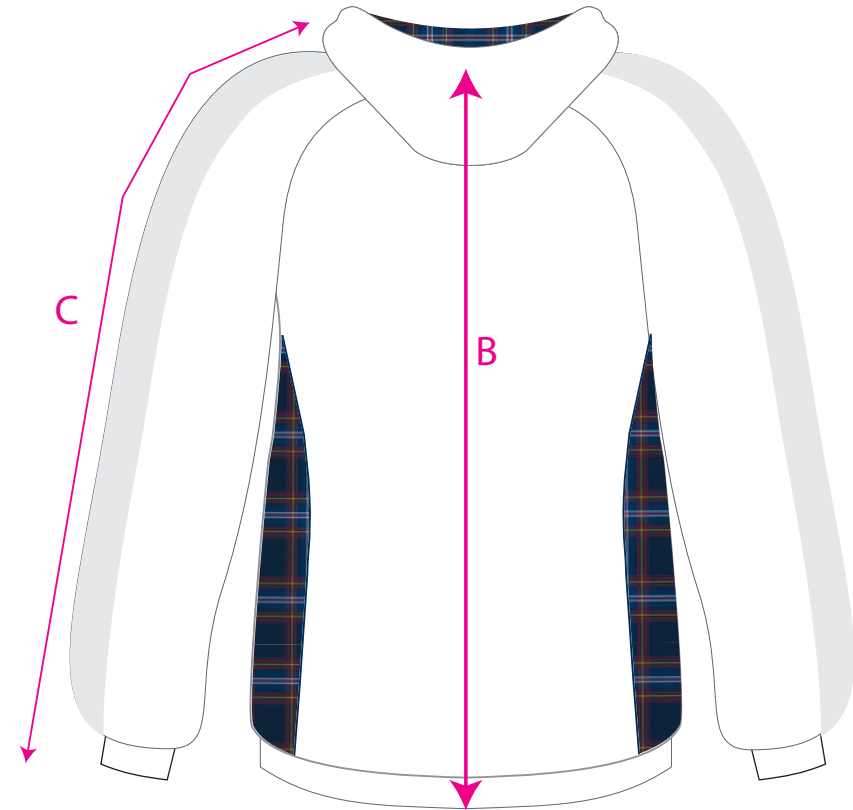

GARMENT SPECIFICATION

LADIES LEISURE HOODIE - FULL ZIP

OCTOBER 2022

measurements in cm

LADIES SIZES	SIZES / DIMENSIONS								
	UK6 (XXS)	UK8 (XS)	UK10 (small)	UK12 (medium)	UK14 (large)	UK16 (xl)	UK18 (2xl)		
A - Chest Half Circumference	X	47.5	49.5	52	54.5	57	59.5		
B - Centre Back length	X	62.5	65	68	71	72.5	74		
C - Sleeve Length upper	X	69	71	72.5	74.5	76	78		

Tolerance +/- 1.0 cm

draft sizes