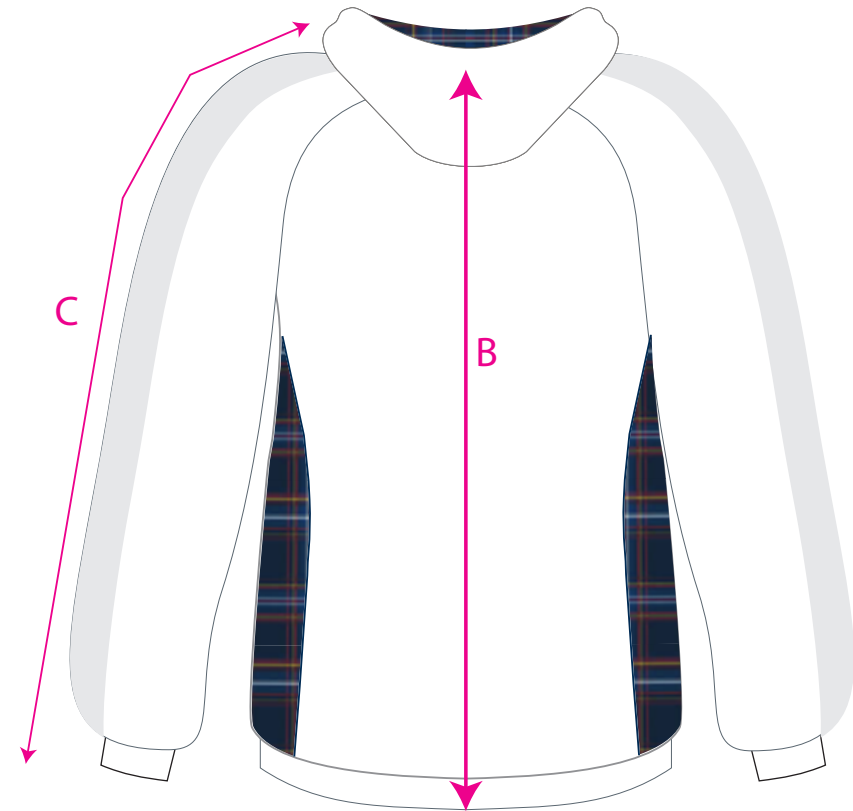

GARMENT SPECIFICATION

MENS LEISURE HOODIE - FULL ZIP

measurements in cm

MENS SIZES	SIZES / DIMENSIONS								
	XS	S	M	L	XL	2XL	3XL		
A - Chest Half Circumference	X	54	56.5	59	61.5	64	X		
B - Centre Back length	X	68	69	71	72.5	74.5	X		
C - Sleeve length upper	X	77.5	79	80	81.5	83	X		

Tolerance +/- 1.0 cm

draft sizes